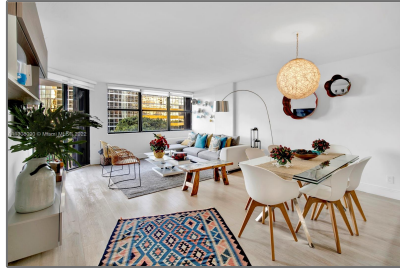

Residential Lease For Rent

1,316 Sqft - 1925 Brickell Ave # D711, Miami, Florida 33129

Basic [Details](#)

Property Type:	Residential Lease
Listing Type:	For Rent
Listing ID:	A11308090
Price:	\$4,500
Bedrooms:	2
Bathrooms:	2
Square Footage:	1,316 Sqft
Year Built:	1980

Features

✓ Swimming Pool:	Community, Hot Tub, Above Ground, Fenced
✓ Cooling System:	Central Air
✓ View:	Bay, Ocean, Direct Ocean
✓ Patio:	Porch/balcony
✓ Furnished:	Furnished

Address [Map](#)

Country:	US
State:	FL
County:	Miami-Dade County
City:	Miami
Zipcode:	33129
Street:	1925 Brickell Ave # D711
Building Name:	BRICKELL PLACE PHASE II C
Floor Number:	0
Longitude:	W81° 48' 6.4"