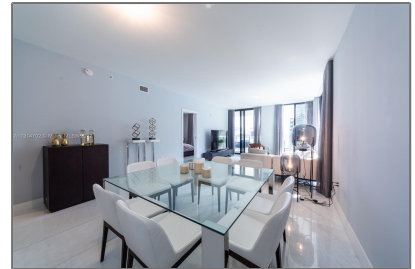

Residential Lease For Rent

1,778 Sqft - 1010 Brickell Ave # 1405, Miami,
Florida 33131

Basic [Details](#)

Property Type: **Residential Lease**

Listing Type: **For Rent**

Listing ID: **A11314702**

Price: **\$9,950**