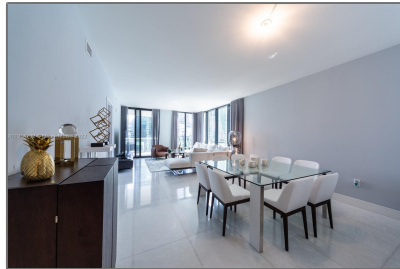

Residential Lease For Rent

1,778 Sqft - 1010 Brickell Ave # 1405, Miami,
Florida 33131

Basic [Details](#)

Property Type: **Residential Lease**

Listing Type: **For Rent**

Listing ID: **A11314702**

Price: **\$9,950**