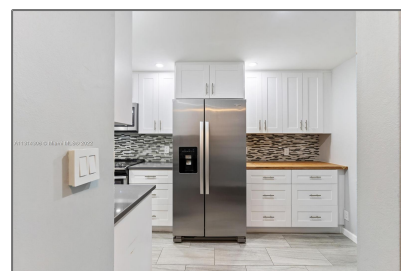

Residential For Sale

1,056 Sqft - 640 Tennis Club Dr # 105, Fort Lauderdale, Florida 33311

Basic [Details](#)

Property Type: **Residential**

Listing Type: **For Sale**

Listing ID: **A11314308**

Price: **\$259,900**