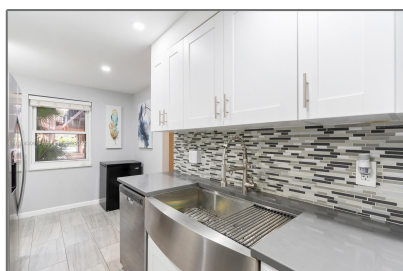

Residential For Sale

1,056 Sqft - 640 Tennis Club Dr # 105, Fort Lauderdale, Florida 33311

Basic [Details](#)

Property Type: **Residential**

Listing Type: **For Sale**

Listing ID: **A11314308**

Price: **\$259,900**