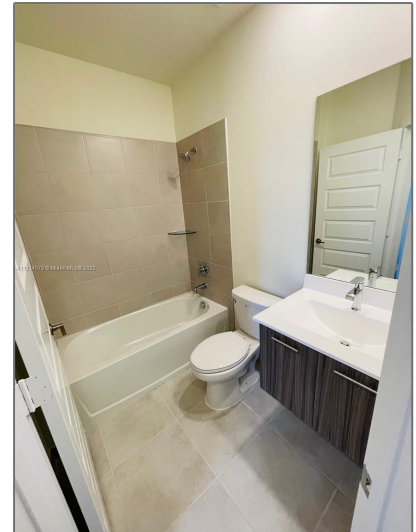

Residential Lease For Rent

1,315 Sqft - 6425 NW 103rd Pl # 106, Doral,
Florida 33178

Basic [Details](#)

Property Type: **Residential Lease**

Listing Type: **For Rent**

Listing ID: **A11314579**

Price: **\$3,700**

Bedrooms: **3**

Bathrooms: **2**

Half Bathrooms: **1**

Square Footage: **1,315 Sqft**

Year Built: **2021**

Address [Map](#)

Country: **US**

State: **FL**