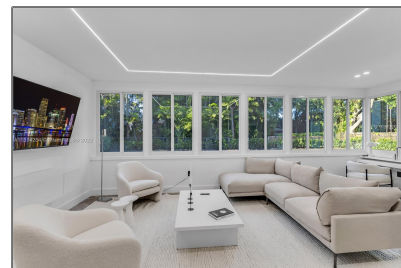

Residential Lease For Rent

2,371 Sqft - 2320 S Miami Ave, Miami, Florida
33129

Basic [Details](#)

Property Type: **Residential Lease**

Listing Type: **For Rent**

Listing ID: **A11314284**

Price: **\$25,000**

County: **Miami-Dade County**

City: **Miami**

Zipcode: **33129**

Street: **2320 S Miami Ave**

Building Name: **BRICKELL
HAMMOCK UN 1**

Floor Number: **0**

Longitude: **W81° 47' 49.5"**

Features