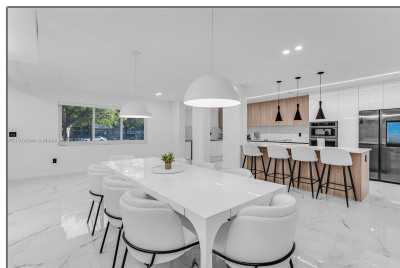

Residential Lease For Rent

2,371 Sqft - 2320 S Miami Ave, Miami, Florida
33129

Basic [Details](#)

Property Type: **Residential Lease**

Listing Type: **For Rent**

Listing ID: **A11314284**

Price: **\$25,000**