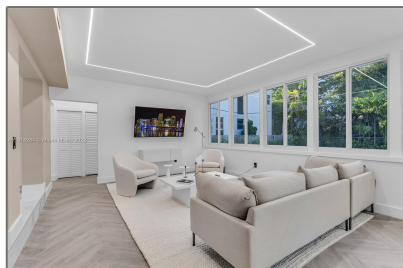

Residential Lease For Rent

2,371 Sqft - 2320 S Miami Ave, Miami, Florida
33129

Basic [Details](#)

Property Type: **Residential Lease**

Listing Type: **For Rent**

Listing ID: **A11314284**

Price: **\$25,000**

County: **Miami-Dade County**

City: **Miami**

Zipcode: **33129**

Street: **2320 S Miami Ave**

Building Name: **BRICKELL
HAMMOCK UN 1**

Floor Number: **0**

Longitude: **W81° 47' 49.5"**

Features