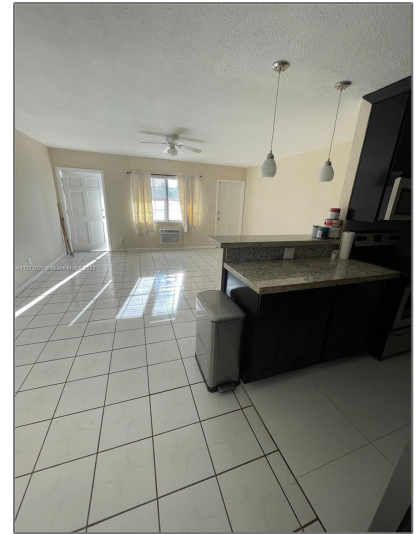

## Basic [Details](#)

Property Type:	<b>Residential Lease</b>
Listing Type:	<b>For Rent</b>
Listing ID:	<b>A11273025</b>
Price:	<b>\$1,700</b>
Bedrooms:	<b>1</b>
Bathrooms:	<b>1</b>
Square Footage:	<b>686 Sqft</b>
Year Built:	<b>1964</b>