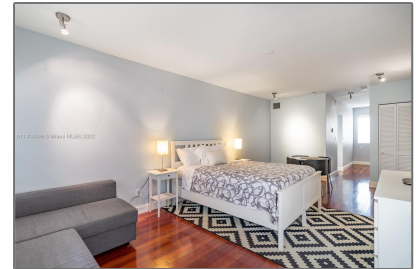

Residential Lease For Rent

515 Sqft - 1340 Drexel Ave # 403, Miami Beach,
Florida 33139

Basic [Details](#)

Property Type:	Residential Lease
Listing Type:	For Rent
Listing ID:	A11314336
Price:	\$1,900
Bathrooms:	1
Square Footage:	515 Sqft
Year Built:	1949

Features

✓ Heating System:	Electric
✓ Cooling System:	Central Air
✓ View:	Garden
✓ Pet Allowed:	Maximum 20 Lbs
✓ Furnished:	Furnished

Address [Map](#)

Country:	US
State:	FL
County:	Miami-Dade County
City:	Miami Beach
Zipcode:	33139
Street:	1340 Drexel Ave # 403
Building Name:	RETREAT CONDO
Floor Number:	0
Longitude:	W81° 52' 0.2"
Latitude:	N25° 47' 5.3"