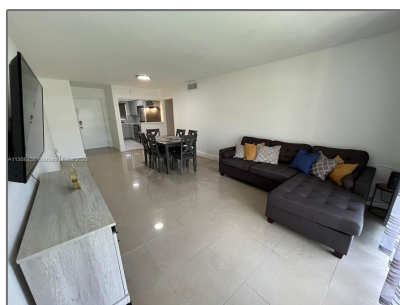

# Residential Lease For Rent

730 Sqft - 7364 SW 82nd St # E111, Miami,  
Florida 33143