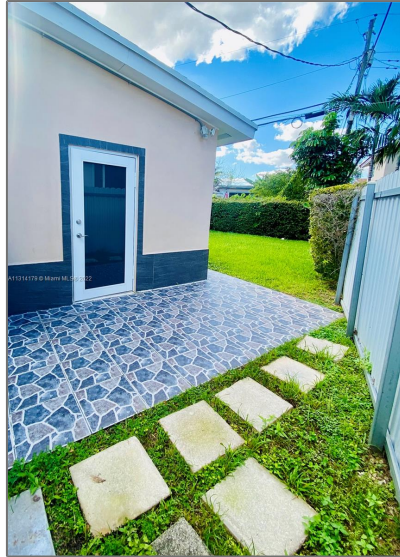

# Residential Lease For Rent

650 Sqft - 1940 SW 85th Ct # 0, Miami, Florida  
33155

## Features

✓ Heating System:	<b>Window/wall</b>
✓ Cooling System:	<b>Ceiling Fan(s), Wall/window Unit(s), Electric</b>
✓ Fence:	<b>Fenced</b>
✓ Furnished:	<b>Unfurnished</b>

Street: **1940 SW 85th Ct #  
0**