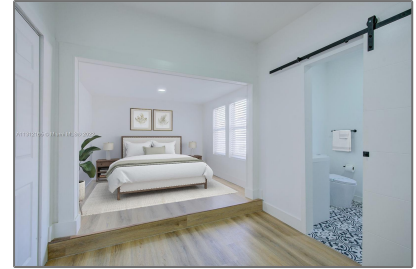

Residential Lease For Rent

1,290 Sqft - 2811 SW 17th St, Miami, Florida
33145

Basic [Details](#)

Property Type:	Residential Lease
Listing Type:	For Rent
Listing ID:	A11312165
Price:	\$3,900
Bedrooms:	3
Bathrooms:	2
Square Footage:	1,290 Sqft
Year Built:	1920
Lot Area:	7,300 Sqft