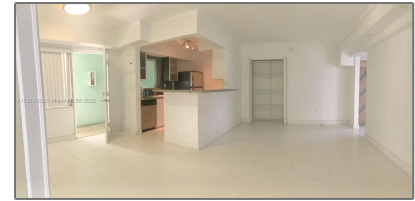

# Residential Lease For Rent

650 Sqft - 1400 Pennsylvania Ave # 19, Miami Beach, Florida 33139

## Basic [Details](#)

Property Type: **Residential Lease**

Listing Type: **For Rent**

Listing ID: **A11314333**

Price: **\$2,600**

Bedrooms: **2**

Bathrooms: **1**

Square Footage: **650 Sqft**