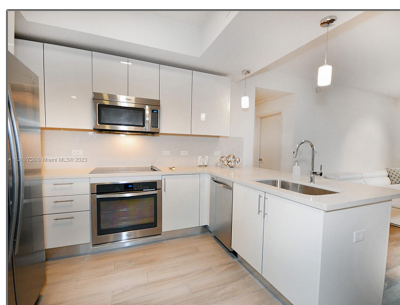

Residential Lease For Rent

1,097 Sqft - 999 SW 1st Ave # 1611, Miami,
Florida 33130

Basic [Details](#)

Property Type: **Residential Lease**

Listing Type: **For Rent**

Listing ID: **A11311756**

Price: **\$4,100**

Bedrooms: **2**

Bathrooms: **2**

Square Footage: **1,097 Sqft**

Year Built: **2015**

Features

- ✓ Swimming Pool: **Heated, Community, In Ground**
- ✓ Heating System: **Central, Electric**
- ✓ Cooling System: **Central Air, Electric**
- ✓ View: **Bay, Pool, Water**
- ✓ Patio: **Porch/balcony, Open Balcony**
- ✓ Furnished: **Furnished**