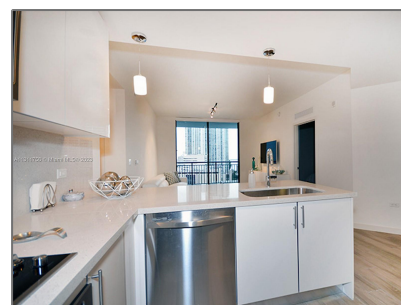

Residential Lease For Rent

1,097 Sqft - 999 SW 1st Ave # 1611, Miami,
Florida 33130

Basic [Details](#)

Property Type: **Residential Lease**

Listing Type: **For Rent**

Listing ID: **A11311756**

Price: **\$4,100**