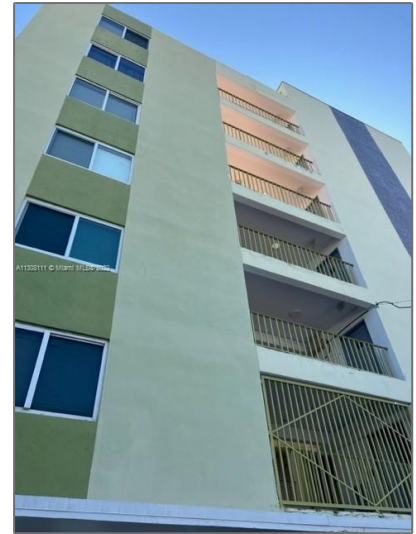

# Residential Lease For Rent

841 Sqft - 8001 Crespi Blvd # 2D, Miami Beach,  
Florida 33141

## Basic Details

Property Type:	<b>Residential Lease</b>
Listing Type:	<b>For Rent</b>
Listing ID:	<b>A11308111</b>
Price:	<b>\$1,700</b>
Bedrooms:	<b>1</b>
Bathrooms:	<b>1</b>
Half Bathrooms:	<b>1</b>
Square Footage:	<b>841 Sqft</b>
Year Built:	<b>1969</b>