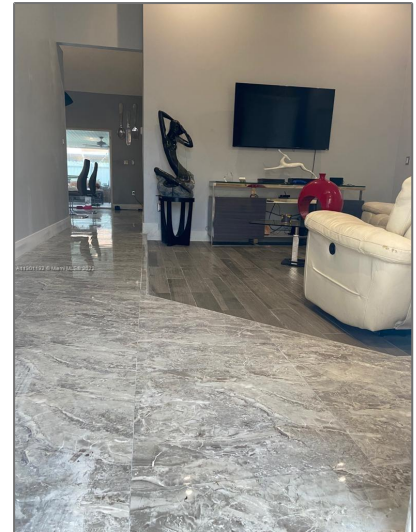

Residential Lease For Rent

1,734 Sqft - 14250 SW 90th Ter # 0, Miami,
Florida 33186

Basic [Details](#)

Property Type:	Residential Lease
Listing Type:	For Rent
Listing ID:	A11301132
Price:	\$3,200
Bedrooms:	4
Bathrooms:	2
Square Footage:	1,734 Sqft
Year Built:	1993
Lot Area:	5,001 Sqft