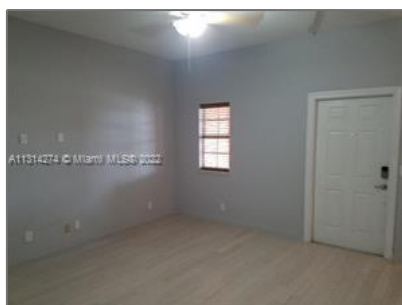

# Residential Lease For Rent

2,436 Sqft - 215 SW 6th Pl # 215, Pompano Beach, Florida 33060

## Basic [Details](#)

Property Type: **Residential Lease**

Listing Type: **For Rent**

Listing ID: **A11314274**

Price: **\$3,450**

Bedrooms: **3**

Bathrooms: **3**

Half Bathrooms: **1**