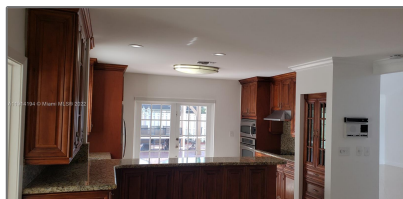

Residential Lease For Rent

2,085 Sqft - 11242 SW 62nd Ln, Miami, Florida
33173

Basic [Details](#)

Property Type: **Residential Lease**

Listing Type: **For Rent**

Listing ID: **A11314194**

Price: **\$3,950**