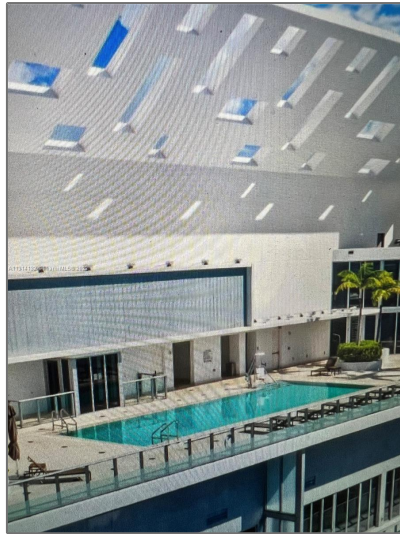

# Residential Lease For Rent

777 Sqft - 1300 Brickell Bay Dr # 1001, Miami,  
Florida 33131