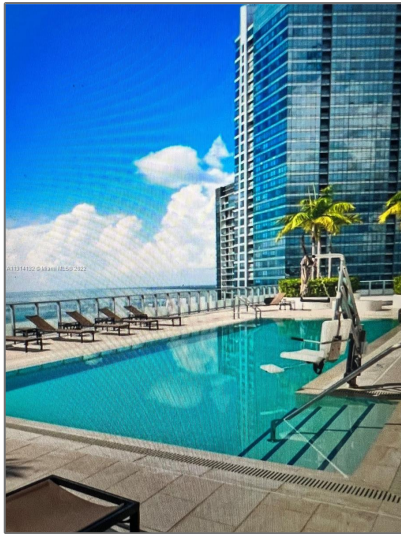

# Residential Lease For Rent

777 Sqft - 1300 Brickell Bay Dr # 1001, Miami,  
Florida 33131