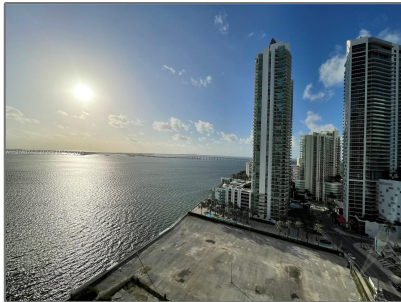

# Residential Lease For Rent

1,140 Sqft - 1155 Brickell Bay Dr # 1903, Miami, Florida 33131

## Address [Map](#)

Country: **US**

State: **FL**

County: **Miami-Dade County**

City: **Miami**

Zipcode: **33131**

Street: **1155 Brickell Bay  
Dr # 1903**

Building Name: **THE MARK ON  
BRICKELL COND**