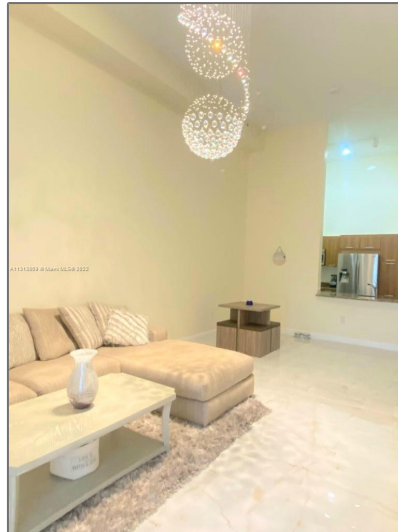

## Basic Details

Property Type:	<b>Residential Lease</b>
Listing Type:	<b>For Rent</b>
Listing ID:	<b>A11313869</b>
Price:	<b>\$2,300</b>
Bedrooms:	<b>1</b>
Bathrooms:	<b>1</b>
Square Footage:	<b>845 Sqft</b>
Year Built:	<b>2007</b>