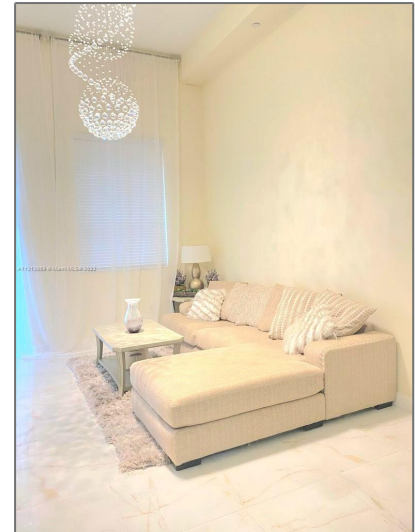

## Basic Details

Property Type:	<b>Residential Lease</b>
Listing Type:	<b>For Rent</b>
Listing ID:	<b>A11313869</b>
Price:	<b>\$2,300</b>
Bedrooms:	<b>1</b>
Bathrooms:	<b>1</b>
Square Footage:	<b>845 Sqft</b>
Year Built:	<b>2007</b>