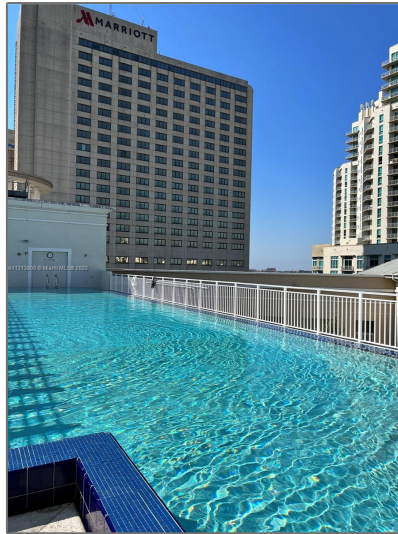

# Residential Lease For Rent

749 Sqft - 7280 SW 90th St # 305, Miami, Florida 33156