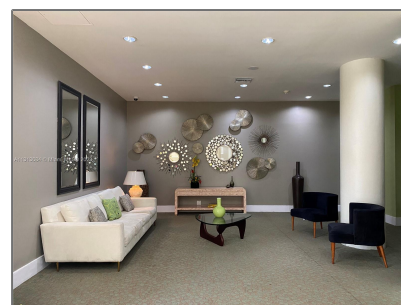

Residential Lease For Rent

1,129 Sqft - 7441 Wayne Ave # 7F, Miami Beach, Florida 33141

Basic [Details](#)

Property Type:	Residential Lease
Listing Type:	For Rent
Listing ID:	A11313684
Price:	\$3,300
Bedrooms:	2
Bathrooms:	2
Square Footage:	1,129 Sqft
Year Built:	1964