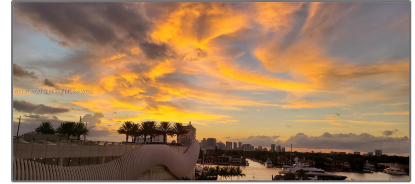

Residential Lease For Rent

647 Sqft - 200 S Birch Rd # 604, Fort Lauderdale,
Florida 33316

Basic [Details](#)

Property Type:	Residential Lease
Listing Type:	For Rent
Listing ID:	A11313620
Price:	$2,100
Bedrooms:	1
Bathrooms:	1
Square Footage:	647 Sqft
Year Built:	1970

Address [Map](#)

Country:	US
State:	FL
County:	Broward County
City:	Fort Lauderdale
Zipcode:	33316
Street:	200 S Birch Rd # 604
Building Name:	LEISURE BEACH CONDO
Floor Number:	0
Longitude:	W81° 53' 36.1"
Latitude:	N26° 7' 13.6"

Features

☒	Swimming Pool:	In Ground
☒	Cooling System:	Ceiling Fan(s), Wall/window Unit(s)
☒	View:	Intracoastal View
☒	Patio:	Open Balcony
☒	Furnished:	Unfurnished