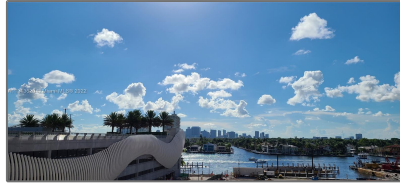

Residential Lease For Rent

647 Sqft - 200 S Birch Rd # 604, Fort Lauderdale,
Florida 33316

Basic [Details](#)

Property Type:	Residential Lease
Listing Type:	For Rent
Listing ID:	A11313620
Price:	$2,100
Bedrooms:	1
Bathrooms:	1
Square Footage:	647 Sqft
Year Built:	1970

Address [Map](#)

Country:	US
State:	FL
County:	Broward County
City:	Fort Lauderdale
Zipcode:	33316
Street:	200 S Birch Rd # 604
Building Name:	LEISURE BEACH CONDO
Floor Number:	0
Longitude:	W81° 53' 36.1"
Latitude:	N26° 7' 13.6"

Features

☒	Swimming Pool:	In Ground
☒	Cooling System:	Ceiling Fan(s), Wall/window Unit(s)
☒	View:	Intracoastal View
☒	Patio:	Open Balcony
☒	Furnished:	Unfurnished