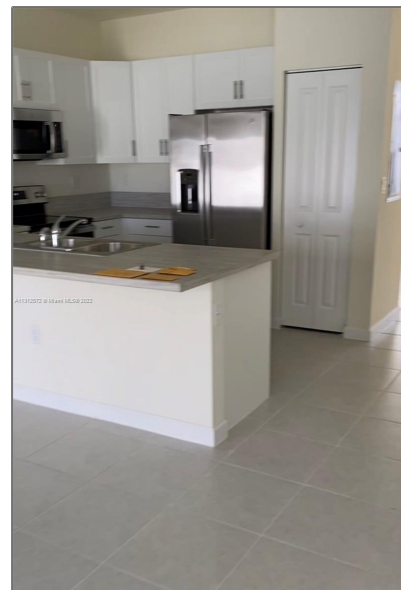

Residential Lease For Rent

1,540 Sqft - 11112 W 32nd Ln # 11112, Hialeah, Florida 33018

Basic [Details](#)

Property Type: **Residential Lease**

Listing Type: **For Rent**

Listing ID: **A11312572**

Price: **\$2,950**