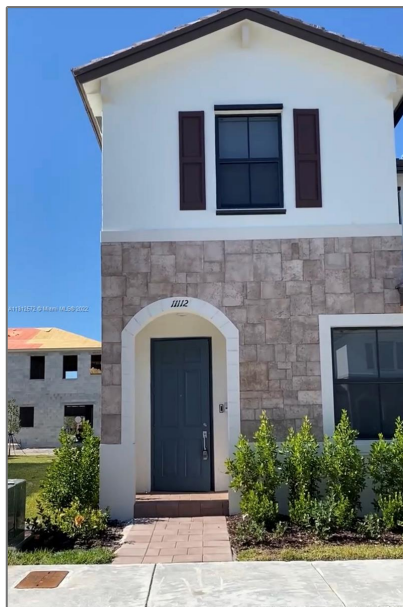

Residential Lease For Rent

1,540 Sqft - 11112 W 32nd Ln # 11112, Hialeah, Florida 33018

Basic [Details](#)

Property Type: **Residential Lease**

Listing Type: **For Rent**

Listing ID: **A11312572**

Price: **\$2,950**

Bedrooms: **3**

Bathrooms: **2**

Half Bathrooms: **1**

Square Footage: **1,540 Sqft**

Year Built: **2021**

Lot Area: **1,960 Sqft**

Address [Map](#)

Country: **US**

State: **FL**

County: **Miami-Dade County**

Features

Pet Allowed: **Maximum 20 Lbs**

Furnished: **Unfurnished**

City: **Hialeah**

Zipcode: **33018**

Street: **11112 W 32nd Ln #
11112**