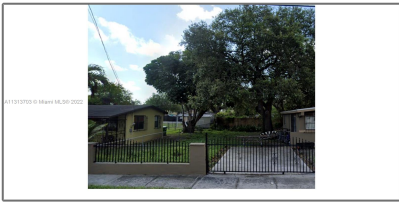

Commercial Land For Sale

- NW 45 Street, Miami, Florida 33142

Basic [Details](#)

Property Type: **Commercial Land**

Listing Type: **For Sale**

Listing ID: **A11313703**

Price: **\$100,000**

Lot Area: **2,610 Sqft**

Address [Map](#)

Country: **US**

State: **FL**

County: **Miami-Dade County**

City: **Miami**

Zipcode: **33142**

Street: **NW 45 Street**

Building Name: **ROOSEVELT PARK**