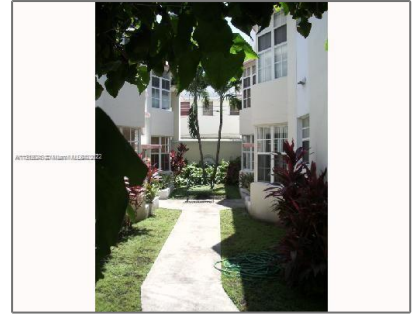

Residential Lease For Rent

480 Sqft - 550 15th St # 101, Miami Beach,
Florida 33139

Basic [Details](#)

Property Type: **Residential Lease**

Listing Type: **For Rent**

Listing ID: **A11313048**

Price: **\$2,100**