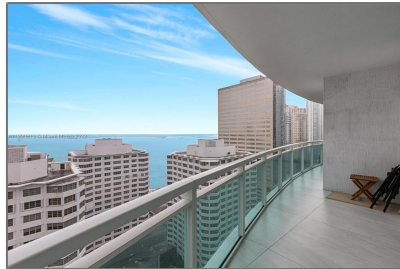

Residential Lease For Rent

1,278 Sqft - 950 Brickell Bay Dr # 2210, Miami,
Florida 33131

Basic [Details](#)

Property Type:	Residential Lease
Listing Type:	For Rent
Listing ID:	A11290813
Price:	\$7,000
Bedrooms:	2
Bathrooms:	2
Half Bathrooms:	1
Square Footage:	1,278 Sqft
Year Built:	2008

Features

✓	Swimming Pool:	Community, In Ground, Hot Tub
✓	Heating System:	Central, Electric
✓	Cooling System:	Central Air, Electric
✓	View:	Intracoastal View, Bay, Water
✓	Patio:	Open Balcony
✓	Furnished:	Furnished

Address [Map](#)

Country:	US
State:	FL
County:	Miami-Dade County
City:	Miami
Zipcode:	33131
Street:	950 Brickell Bay Dr # 2210
Building Name:	THE PLAZA 851 BRICKELL CO
Floor Number:	0

Longitude: **W81° 48' 35.4"**