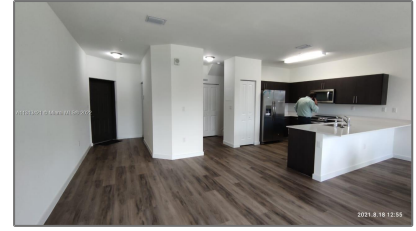

Residential Lease For Rent

1,313 Sqft - 15540 SW 136th St # 220, Miami,
Florida 33196

Basic [Details](#)

Property Type: **Residential Lease**

Listing Type: **For Rent**

Listing ID: **A11313421**

Price: **\$2,750**

County: **Miami-Dade County**

Features

Swimming Pool: **Community**

Furnished: **Unfurnished**

City: **Miami**

Zipcode: **33196**

Street: **15540 SW 136th St
220**

Building Name: **CENTURY PARK
SOUTH**