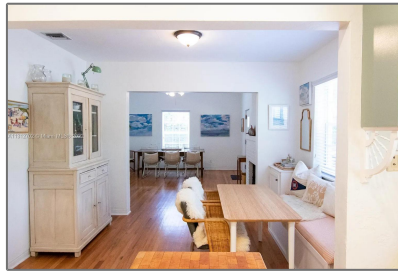

Residential Lease For Rent

1,614 Sqft - 4050 Park Ave, Miami, Florida 33133

Basic [Details](#)

Property Type: **Residential Lease**

Listing Type: **For Rent**

Listing ID: **A11312702**

Price: **\$7,500**

Bedrooms: **3**