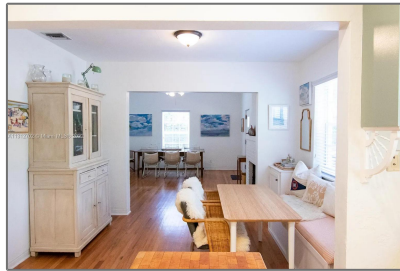

Residential Lease For Rent

1,614 Sqft - 4050 Park Ave, Miami, Florida 33133

Basic [Details](#)

Property Type: **Residential Lease**

Listing Type: **For Rent**

Listing ID: **A11312702**

Price: **\$7,500**

Bedrooms: **3**

Bathrooms: **2**

Square Footage: **1,614 Sqft**

Year Built: **1935**

Lot Area: **6,816 Sqft**

Features

Patio: [Screened Porch](#)

Furnished: [Furnished](#)

Address [Map](#)