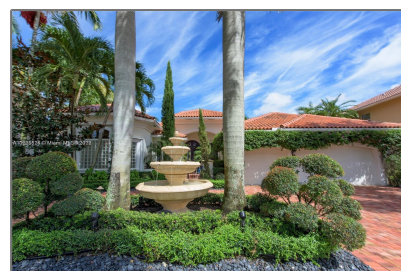

Residential Lease For Rent

3,100 Sqft - 11021 Canary Island Ct, Plantation,
Florida 33324

Basic [Details](#)

Property Type: **Residential Lease**

Listing Type: **For Rent**

Listing ID: **A11265124**

Price: **\$10,000**