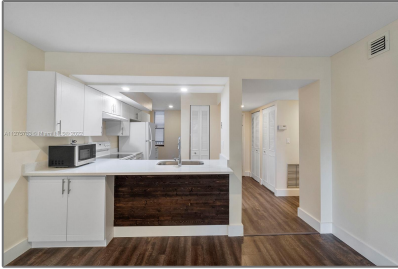

## Basic [Details](#)

Property Type:	<b>Residential</b>
Listing Type:	<b>For Sale</b>
Listing ID:	<b>A11275783</b>
Price:	<b>\$259,000</b>
Bedrooms:	<b>2</b>
Bathrooms:	<b>2</b>
Square Footage:	<b>834 Sqft</b>
Year Built:	<b>1981</b>