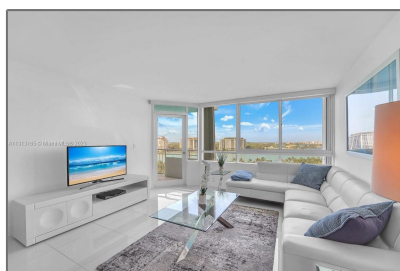

Residential Lease For Rent

858 Sqft - 400 S Pointe Dr # 1007, Miami Beach,
Florida 33139

Basic [Details](#)

Property Type: **Residential Lease**

Listing Type: **For Rent**

Listing ID: **A11313165**

Price: **\$5,650**

County: **Miami-Dade County**

City: **Miami Beach**

Zipcode: **33139**

Street: **400 S Pointe Dr #
1007**

Building Name: **SOUTH POINTE
TOWERS CONDO**

Floor Number: **0**

Features

Swimming Pool: **Community, Hot Tub**