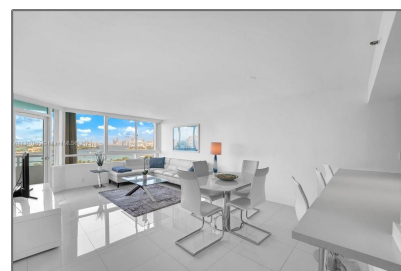

Residential Lease For Rent

858 Sqft - 400 S Pointe Dr # 1007, Miami Beach,
Florida 33139

Basic [Details](#)

Property Type: **Residential Lease**

Listing Type: **For Rent**

Listing ID: **A11313165**

Price: **\$5,650**

County: **Miami-Dade County**

City: **Miami Beach**

Zipcode: **33139**

Street: **400 S Pointe Dr #
1007**

Building Name: **SOUTH POINTE
TOWERS CONDO**

Floor Number: **0**

Features

Swimming Pool: **Community, Hot Tub**