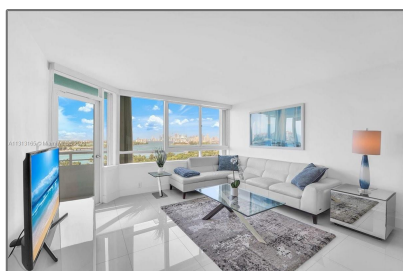

# Residential Lease For Rent

858 Sqft - 400 S Pointe Dr # 1007, Miami Beach, Florida 33139