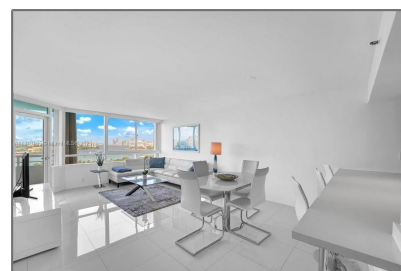

# Residential Lease For Rent

858 Sqft - 400 S Pointe Dr # 1007, Miami Beach, Florida 33139