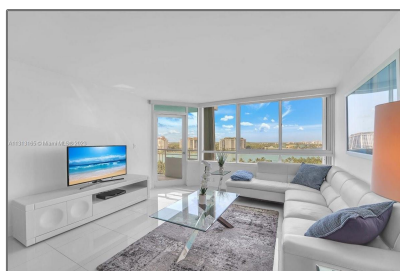

# Residential Lease For Rent

858 Sqft - 400 S Pointe Dr # 1007, Miami Beach, Florida 33139