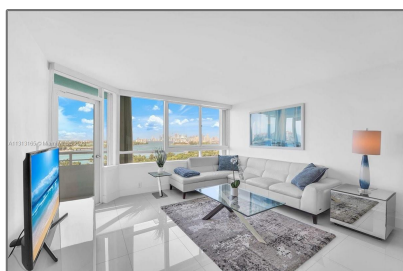

Residential Lease For Rent

858 Sqft - 400 S Pointe Dr # 1007, Miami Beach,
Florida 33139

Basic [Details](#)

Property Type: **Residential Lease**

Listing Type: **For Rent**

Listing ID: **A11313165**

Price: **\$5,650**

County: **Miami-Dade County**

City: **Miami Beach**

Zipcode: **33139**

Street: **400 S Pointe Dr #
1007**

Building Name: **SOUTH POINTE
TOWERS CONDO**

Floor Number: **0**

Features

Swimming Pool: **Community, Hot Tub**