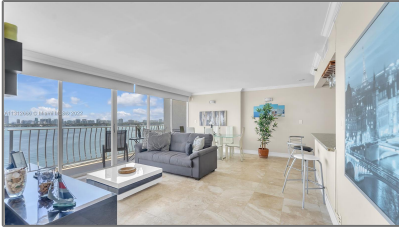

Residential Lease For Rent

1,061 Sqft - 7601 E Treasure Dr # 1518, North Bay Village, Florida 33141

Basic [Details](#)

Property Type: **Residential Lease**

Listing Type: **For Rent**

Listing ID: **A11312686**