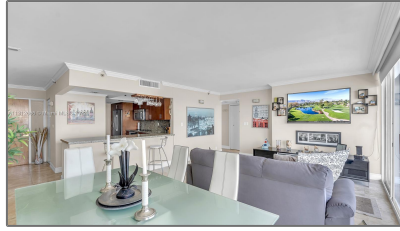

Residential Lease For Rent

1,061 Sqft - 7601 E Treasure Dr # 1518, North Bay Village, Florida 33141

Basic [Details](#)

Property Type: **Residential Lease**

Listing Type: **For Rent**

Listing ID: **A11312686**