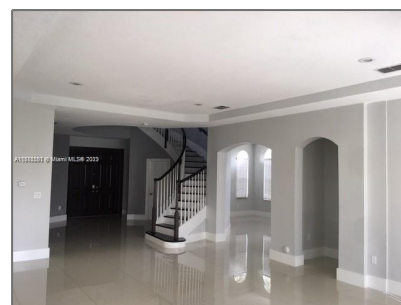

Residential Lease For Rent

3,431 Sqft - 6422 SW 162nd Ct, Miami, Florida
33193

Basic [Details](#)

Property Type: **Residential Lease**

Listing Type: **For Rent**

Listing ID: **A11313291**

Price: **\$5,800**

State: **FL**

County: **Miami-Dade County**

City: **Miami**

Zipcode: **33193**

Street: **6422 SW 162nd Ct**

Building Name: **RENAISSANCE
ESTATES**

Features

✓ Swimming Pool: **In Ground**