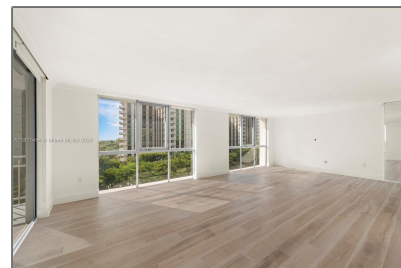

# Residential Lease For Rent

2,281 Sqft - 600 Grapetree Dr, Key Biscayne,  
Florida 33149