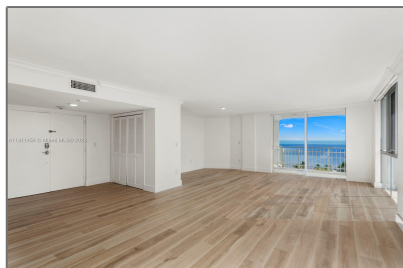

# Residential Lease For Rent

2,281 Sqft - 600 Grapetree Dr, Key Biscayne,  
Florida 33149