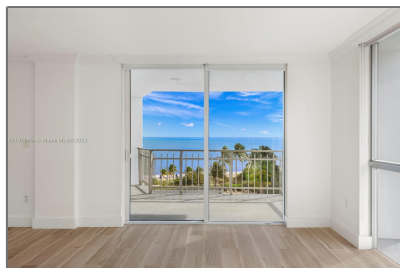

# Residential Lease For Rent

2,281 Sqft - 600 Grapetree Dr, Key Biscayne,  
Florida 33149