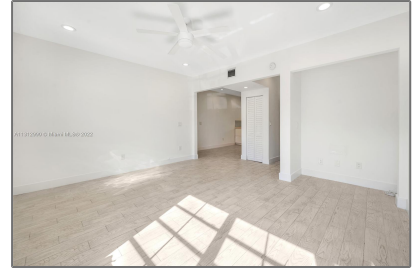

Residential Lease For Rent

622 Sqft - 905 Michigan Ave # 1, Miami Beach,
Florida 33139

Basic [Details](#)

Property Type: **Residential Lease**

Listing Type: **For Rent**

Listing ID: **A11312990**

Price: **\$2,650**