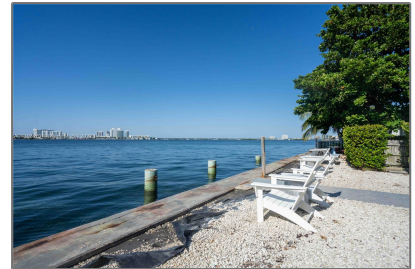

Residential Lease For Rent

800 Sqft - 2180 Bay Dr # 4B, Miami Beach,
Florida 33141

Basic [Details](#)

Property Type: **Residential Lease**

Listing Type: **For Rent**

Listing ID: **A11312470**

Price: **\$2,350**