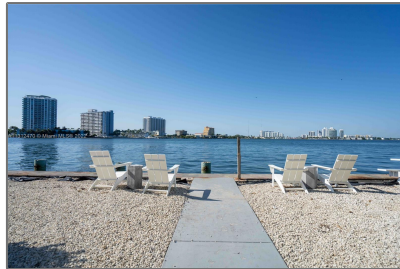

Residential Lease For Rent

800 Sqft - 2180 Bay Dr # 4B, Miami Beach,
Florida 33141

Basic [Details](#)

Property Type: **Residential Lease**

Listing Type: **For Rent**

Listing ID: **A11312470**

Price: **\$2,350**