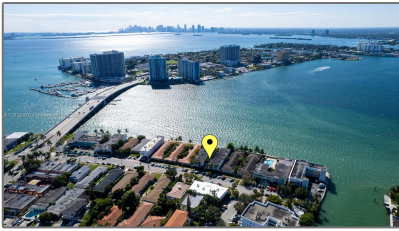

Residential Lease For Rent

800 Sqft - 2180 Bay Dr # 4B, Miami Beach,
Florida 33141

Basic [Details](#)

Property Type: **Residential Lease**

Listing Type: **For Rent**

Listing ID: **A11312470**

Price: **\$2,350**

County: **Miami-Dade County**

City: **Miami Beach**

Zipcode: **33141**

Street: **2180 Bay Dr # 4B**

Building Name: **BAYVIEW
TOWNHOMES
CONDO**

Floor Number: **0**

Features

✓ Heating System: **Central**