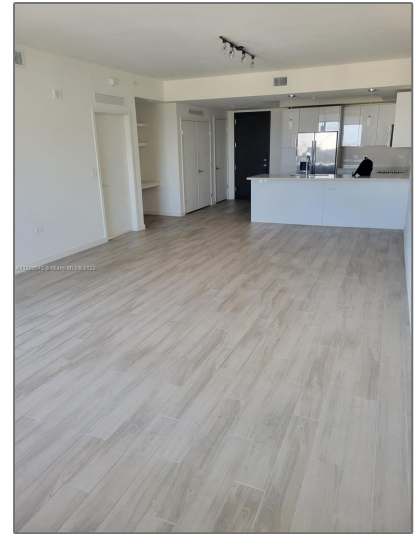

Residential Lease For Rent

945 Sqft - 999 SW 1st Ave # 2113, Miami, Florida 33130

Basic [Details](#)

Property Type: **Residential Lease**

Listing Type: **For Rent**

Listing ID: **A11309543**

Price: **\$3,400**

City: **Miami**

Zipcode: **33130**

Street: **999 SW 1st Ave # 2113**

Features

Swimming Pool: [Other, Private](#)

Furnished: [Unfurnished](#)

Building Name: **NINE AT MARY
BRICKELL VII**

Floor Number: **0**