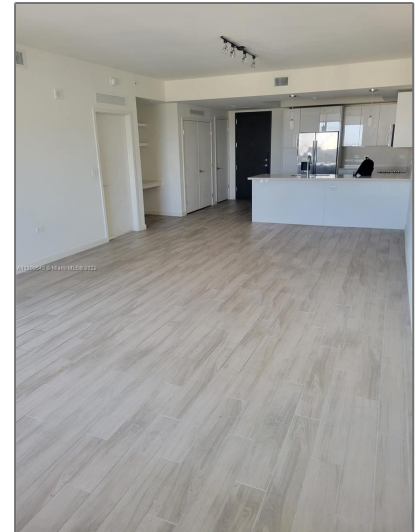

Residential Lease For Rent

945 Sqft - 999 SW 1st Ave # 2113, Miami, Florida 33130

Basic [Details](#)

Property Type: **Residential Lease**

Listing Type: **For Rent**

Listing ID: **A11309543**

Price: **\$3,400**

City: **Miami**

Zipcode: **33130**

Street: **999 SW 1st Ave # 2113**

Features

Swimming Pool: [Other, Private](#)

Furnished: [Unfurnished](#)

Building Name: **NINE AT MARY
BRICKELL VII**

Floor Number: **0**