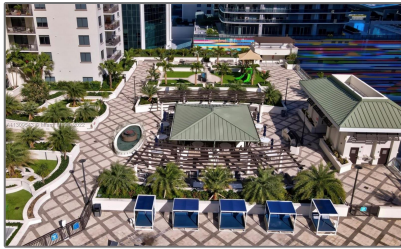

Residential Lease For Rent

945 Sqft - 999 SW 1st Ave # 2113, Miami, Florida 33130

Basic [Details](#)

Property Type: **Residential Lease**

Listing Type: **For Rent**

Listing ID: **A11309543**

Price: **$3,400**

Bedrooms: **1**

Bathrooms: **1**

Square Footage: **945 Sqft**

Year Built: **2015**

Address [Map](#)

Country: **US**

State: **FL**

County: **Miami-Dade County**

City: **Miami**

Zipcode: **33130**

Street: **999 SW 1st Ave # 2113**

Features

☒ Swimming Pool: [Other, Private](#)

☒ Furnished: [Unfurnished](#)