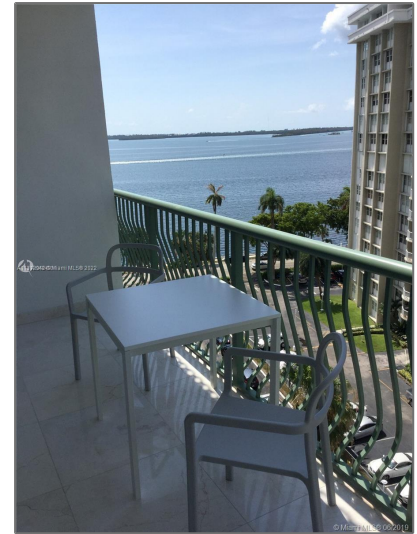

# Residential Lease For Rent

787 Sqft - 1408 Brickell Bay Dr # 1002, Miami,  
Florida 33131