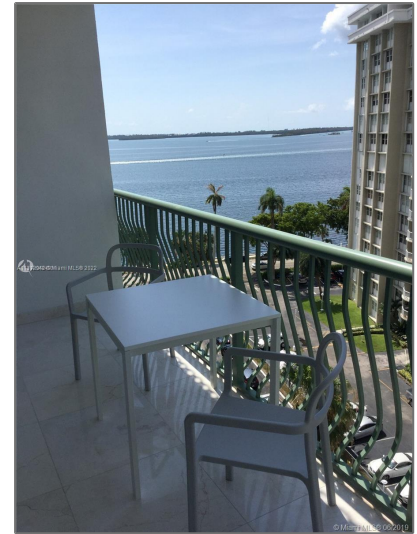

Residential Lease For Rent

787 Sqft - 1408 Brickell Bay Dr # 1002, Miami,
Florida 33131

Basic [Details](#)

Property Type: **Residential Lease**

Listing Type: **For Rent**

Listing ID: **A11312942**

Price: **\$2,600**