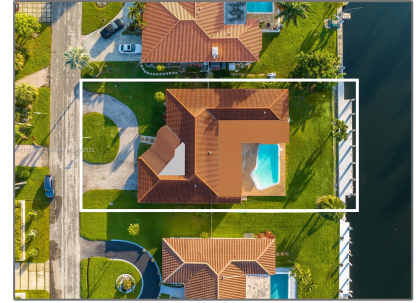

Residential Lease For Rent

2,214 Sqft - 461 Alamanda Dr, Hallandale Beach,
Florida 33009

Basic [Details](#)

Property Type:	Residential Lease
Listing Type:	For Rent
Listing ID:	A11312588
Price:	\$8,900
Bedrooms:	3
Bathrooms:	3
Square Footage:	2,214 Sqft
Year Built:	1969
Lot Area:	12,450 Sqft

Address [Map](#)

Country:	US
State:	FL
County:	Broward County
City:	Hallandale Beach
Zipcode:	33009
Street:	461 Alamanda Dr
Building Name:	GOLDEN ISLES
Floor Number:	0

Longitude: **W81° 52' 8.9"**

Latitude: **N25° 58' 38.3"**