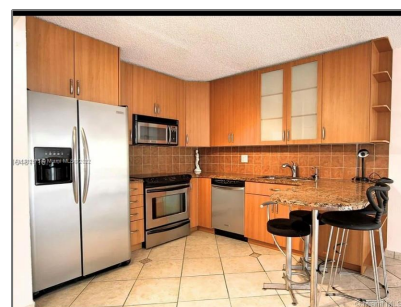

Residential Lease For Rent

780 Sqft - 1825 S Ocean Dr # 212, Hallandale
Beach, Florida 33009

Basic [Details](#)

Property Type: **Residential Lease**

Listing Type: **For Rent**

Listing ID: **A11312573**

Price: **\$2,000**