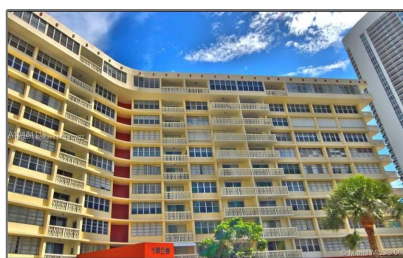

Residential Lease For Rent

780 Sqft - 1825 S Ocean Dr # 212, Hallandale
Beach, Florida 33009

Basic [Details](#)

Property Type: **Residential Lease**

Listing Type: **For Rent**

Listing ID: **A11312573**

Price: **\$2,000**

County: **Broward County**

City: **Hallandale Beach**

Zipcode: **33009**

Street: **1825 S Ocean Dr #
212**

Building Name: **IMPERIAL TOWERS
CONDO**

Floor Number: **0**

Features

Swimming Pool: **Heated, Community**