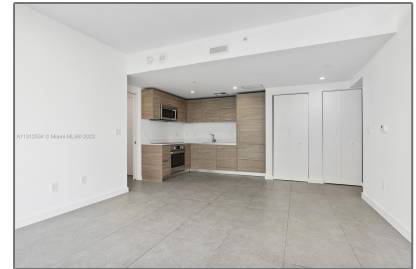

Residential Lease For Rent

570 Sqft - 1300 S Miami Ave # 4707, Miami,
Florida 33130

Basic [Details](#)

Property Type: **Residential Lease**

Listing Type: **For Rent**

Listing ID: **A11312534**

Price: **\$3,500**