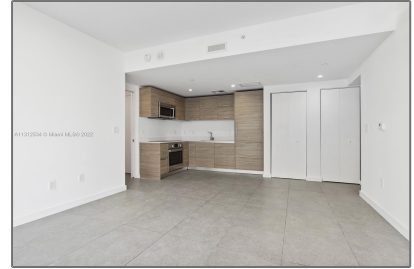

Residential Lease For Rent

570 Sqft - 1300 S Miami Ave # 4707, Miami,
Florida 33130

Basic [Details](#)

Property Type: **Residential Lease**

Listing Type: **For Rent**

Listing ID: **A11312534**

Price: **\$3,500**