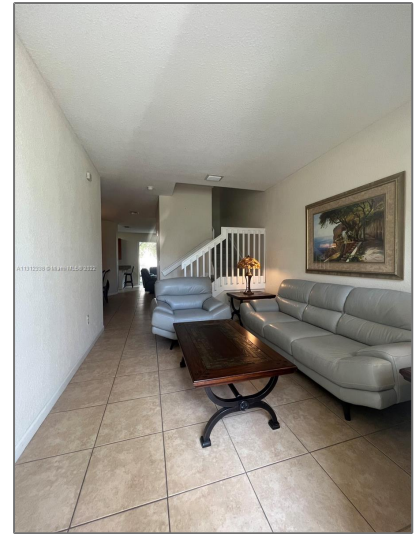

# Residential Lease For Rent

1,564 Sqft - 938 NE 29th Ter # 938, Homestead,  
Florida 33033

## Basic [Details](#)

Property Type:	<b>Residential Lease</b>
Listing Type:	<b>For Rent</b>
Listing ID:	<b>A11312338</b>
Price:	<b>\$2,500</b>
Bedrooms:	<b>3</b>
Bathrooms:	<b>2</b>
Half Bathrooms:	<b>1</b>
Square Footage:	<b>1,564 Sqft</b>
Year Built:	<b>2007</b>
Lot Area:	<b>1,806 Sqft</b>