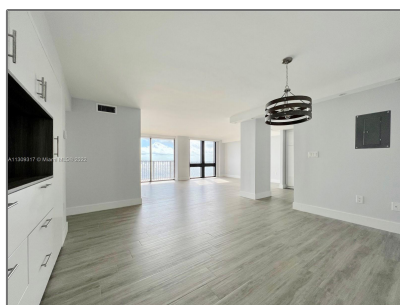

Residential Lease For Rent

1,249 Sqft - 1450 Brickell Bay Dr # 701, Miami, Florida 33131

Basic [Details](#)

Property Type: **Residential Lease**

Listing Type: **For Rent**

Listing ID: **A11309317**

Price: **\$3,800**