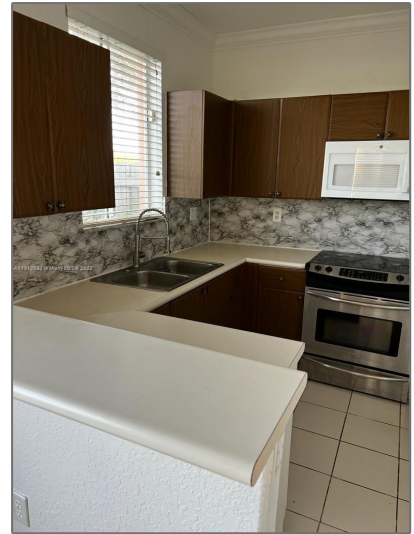

Residential Lease For Rent

1,423 Sqft - 2813 SE 15th Rd # 95, Homestead,
Florida 33035

Basic [Details](#)

Property Type: **Residential Lease**

Listing Type: **For Rent**

Listing ID: **A11312530**

Price: **\$2,500**