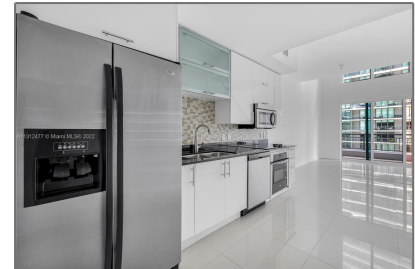

Residential Lease For Rent

785 Sqft - 60 SW 13th St # 1620, Miami, Florida
33130

Basic [Details](#)

Property Type:	Residential Lease
Listing Type:	For Rent
Listing ID:	A11312477
Price:	\$2,975
Bedrooms:	1
Bathrooms:	1
Half Bathrooms:	1
Square Footage:	785 Sqft
Year Built:	2008