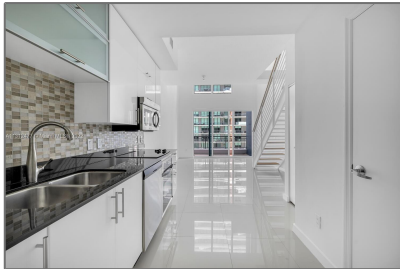

Residential Lease For Rent

785 Sqft - 60 SW 13th St # 1620, Miami, Florida
33130

Basic [Details](#)

Property Type:	Residential Lease
Listing Type:	For Rent
Listing ID:	A11312477
Price:	\$2,975
Bedrooms:	1
Bathrooms:	1
Half Bathrooms:	1
Square Footage:	785 Sqft
Year Built:	2008