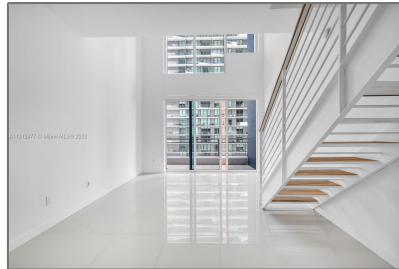

Residential Lease For Rent

785 Sqft - 60 SW 13th St # 1620, Miami, Florida
33130

Basic [Details](#)

Property Type:	Residential Lease
Listing Type:	For Rent
Listing ID:	A11312477
Price:	\$2,975
Bedrooms:	1
Bathrooms:	1
Half Bathrooms:	1
Square Footage:	785 Sqft
Year Built:	2008