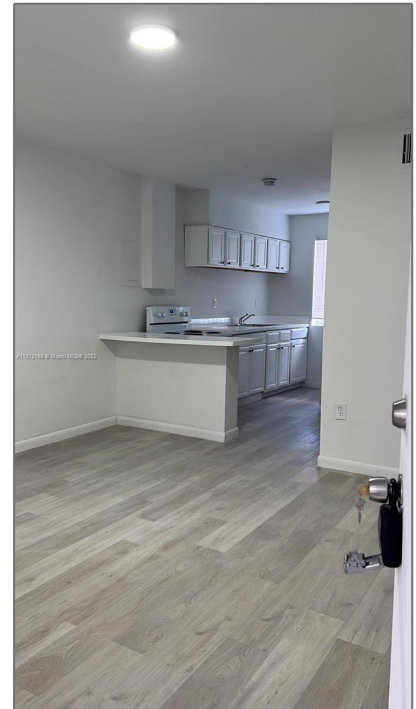

Residential Lease For Rent

- 660 Ne 88 Terrace # 3, Miami, Florida 33131

Basic [Details](#)

Property Type: **Residential Lease**

Listing Type: **For Rent**

Listing ID: **A11312193**

Price: **\$1,450**

Bathrooms: **1**