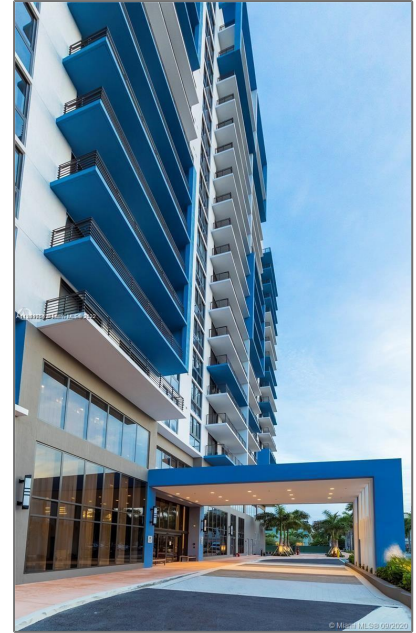

Residential Lease For Rent

686 Sqft - 5350 NW 84th Ave # 903, Doral, Florida 33166

Basic [Details](#)

Property Type: **Residential Lease**

Listing Type: **For Rent**

Listing ID: **A11309604**

Price: **\$3,500**