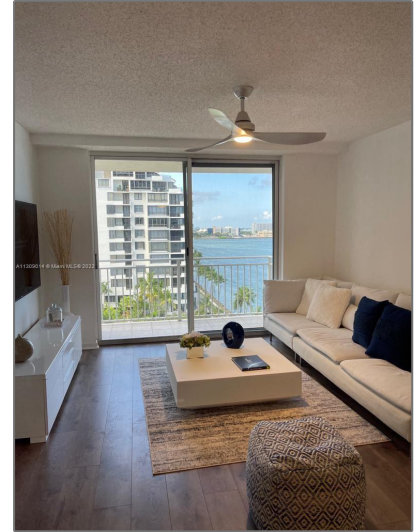

Residential Lease For Rent

985 Sqft - 770 NE Claughton Island Dr # 1013,
Miami, Florida 33131

Basic [Details](#)

Property Type: **Residential Lease**

Listing Type: **For Rent**

Listing ID: **A11309014**

Price: **\$4,000**