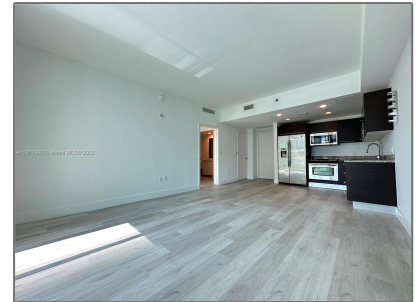

Residential Lease For Rent

628 Sqft - 950 Brickell Bay Dr # 1609, Miami, Florida 33131

Basic [Details](#)

Property Type: **Residential Lease**

Listing Type: **For Rent**

Listing ID: **A11311980**

Price: **\$3,250**