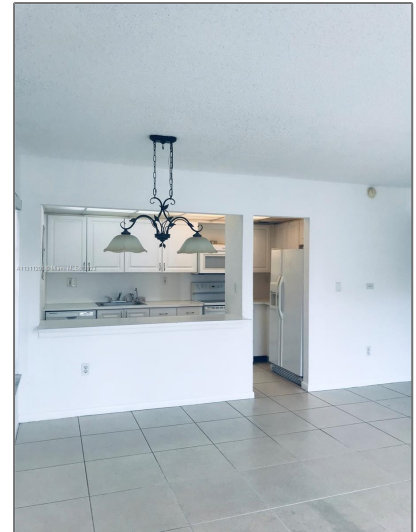

Residential Lease For Rent

950 Sqft - 17600 NW 68th Ave # B3006, Hialeah,
Florida 33015

Basic [Details](#)

Property Type: **Residential Lease**

Listing Type: **For Rent**

Listing ID: **A11311201**

Price: **\$2,200**